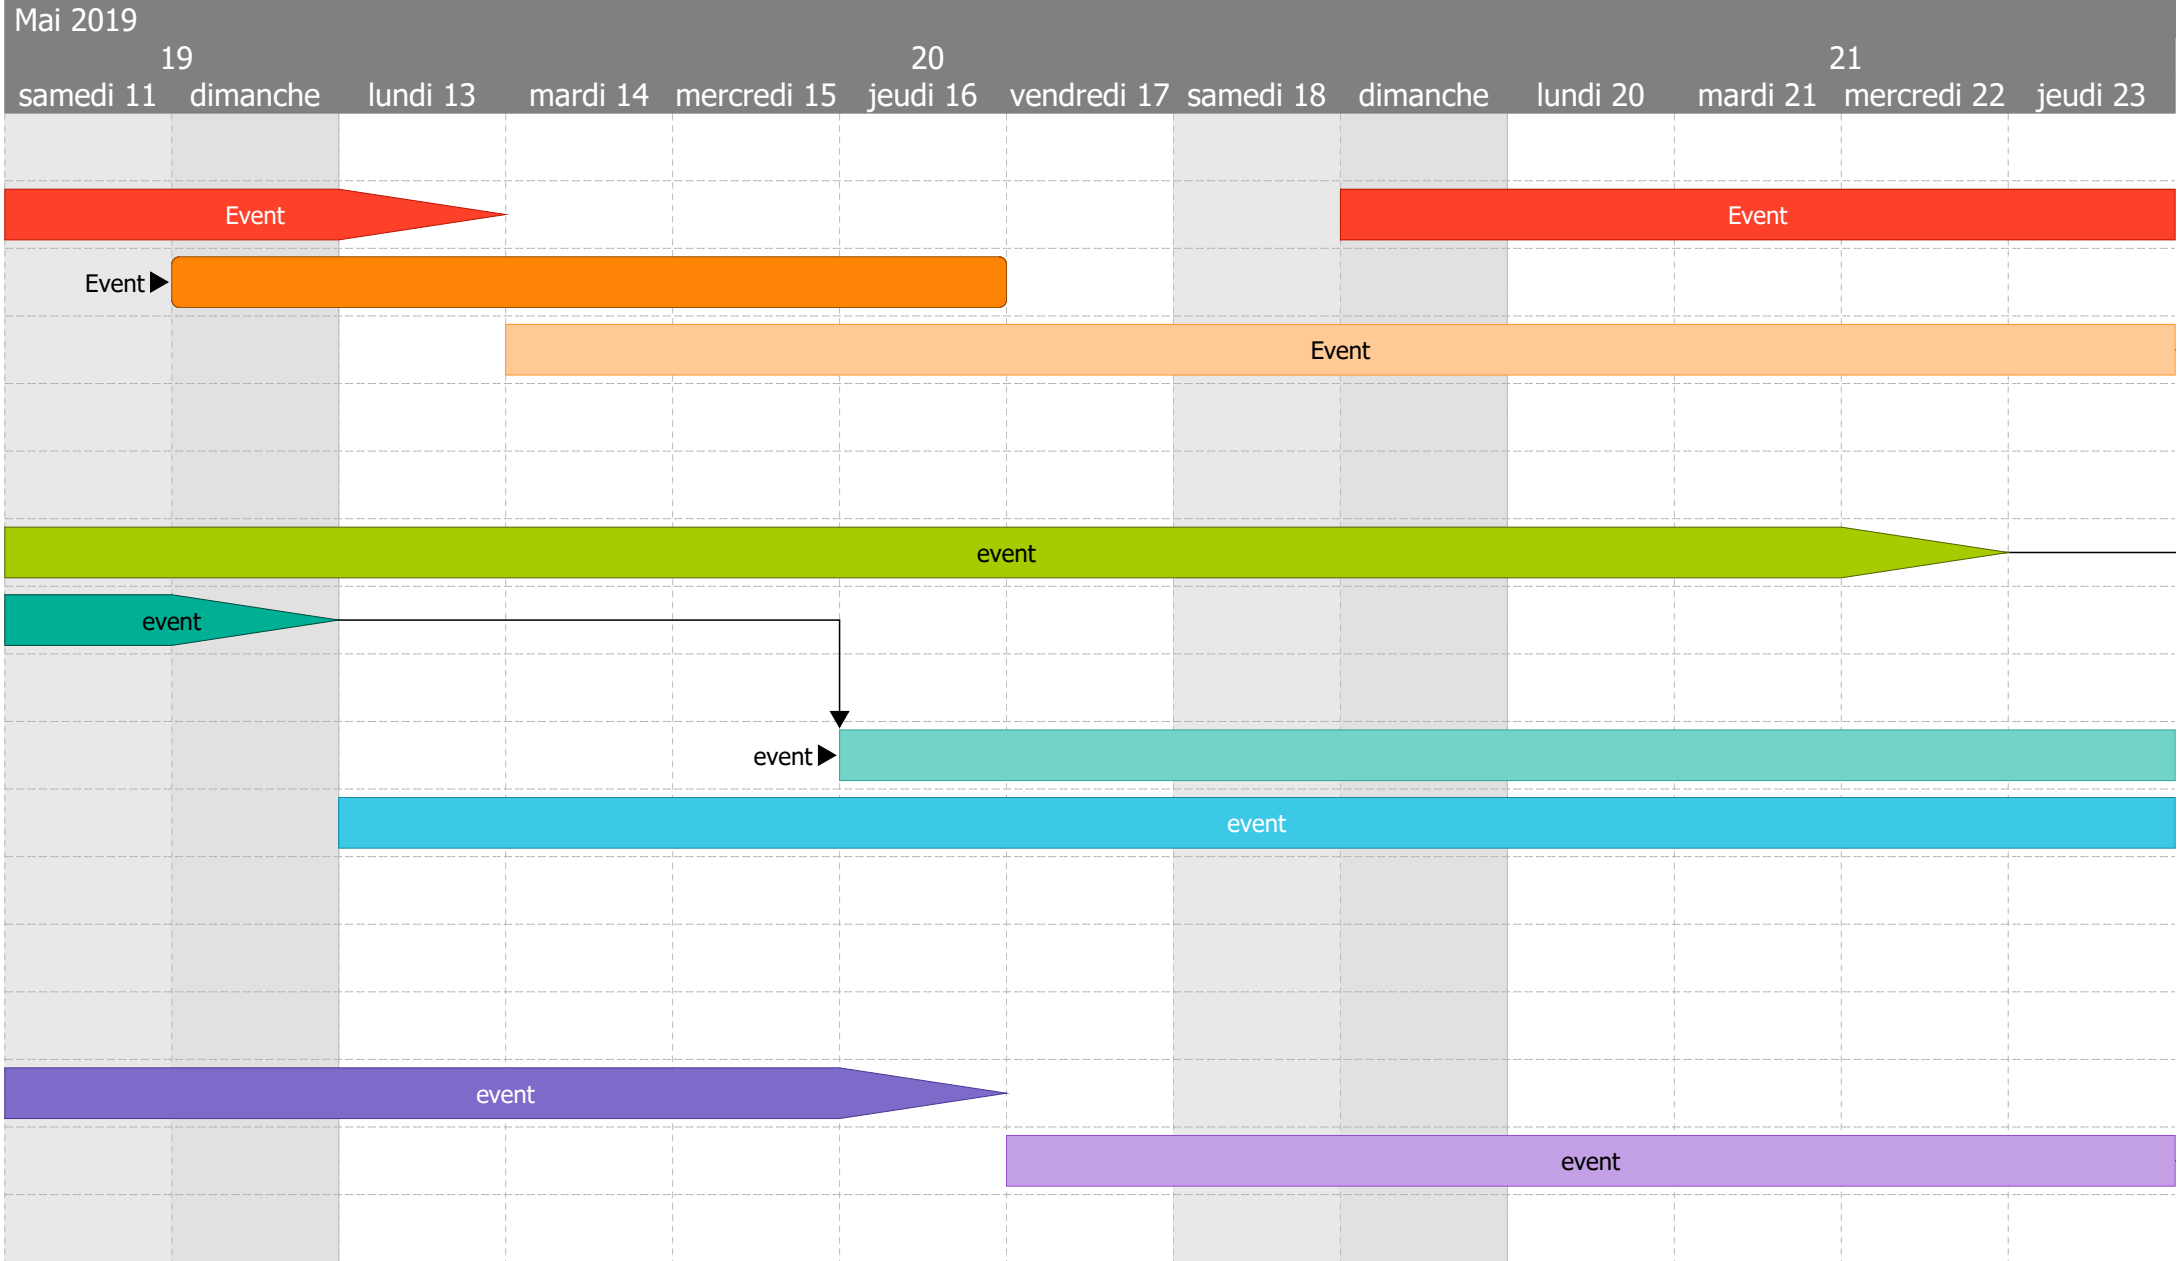

ARCHITECTURE & CO.

AVENUE GUSTAVE EIFFEL

ARCHITECTURE & Co.

AVENUE GUSTAVE EIFFEL